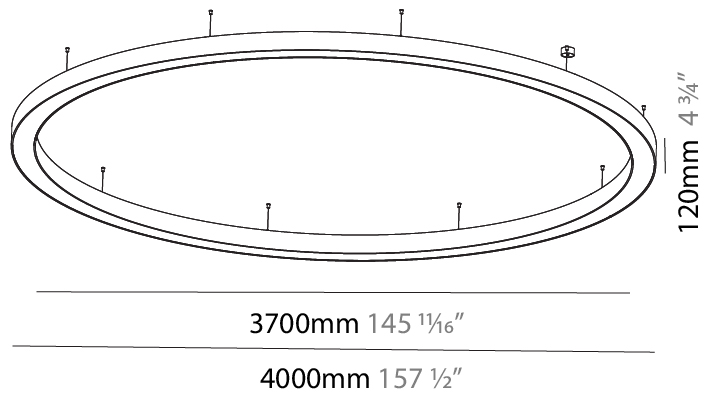

GENERAL

Series: Glorious
Subseries: Glorious
Brand: Prolicht
Division: Architectural
Mounting Type: Suspension
Mounting Location: Ceiling
Subcategory: Ambient

PHYSICAL

Shape: Round
Diameter (mm): 4000
Diameter (in): 157 1/2
Depth (mm): 120
Depth (in): 4 3/4
Max. Overall Height (mm): 2120
Max. Overall Height (in): 83 7/16
Light Distribution: Direct / Indirect
Weight (kg): 53.026
Weight (lbs): 116.66
Diffuser: PMMA - Opal or Micro-Prism
Fixture Finish: SSR / BKV / CWI / CRY / HAB / UFT / ITA / RUA / FTG / MYG / LOD / PUS / FRO / FUP / KIA / POP / BLS / SPG / MEY / GOH / GUM / CHC / COM / ABZ / JAG / OBR / MOS / ROR
Fixture Material: Aluminum

ELECTRICAL

Lamp Type: LED (Zhaga Standard)
Input Wattage (W): 300
Total Output Wattage (W): 240 / 192 (3500K)
Dimming: Non-Dimming / Phase Dimming (120Vac only) / 0-10V Dimming
Driver Included: Yes
Driver Location: Integrated
Driver Type: Constant Current - 120 / 277Vac
Driver Class: Class 2
Input Voltage (V): 120 - 277
Constant Current (MA): 350 / 1000 (3500K)

LED

Color Temperature (°K): 3000 / 3500 / 4000
Max. Delivered Lumen (lm): 18460 / 19110 / 19500 Direct / 12780 / 13230 / 13500 Indirect
CRI: >80 CRI
Efficiency (%): 70
Lamp Life (hrs): 50000

OPTICAL

RATINGS AND CERTIFICATIONS

Certified By: Certified for North American Standards
IP rating: IP20

PROJECT	_____
TYPE	_____
SPECIFIER	_____
QUANTITY	_____
DATE	_____