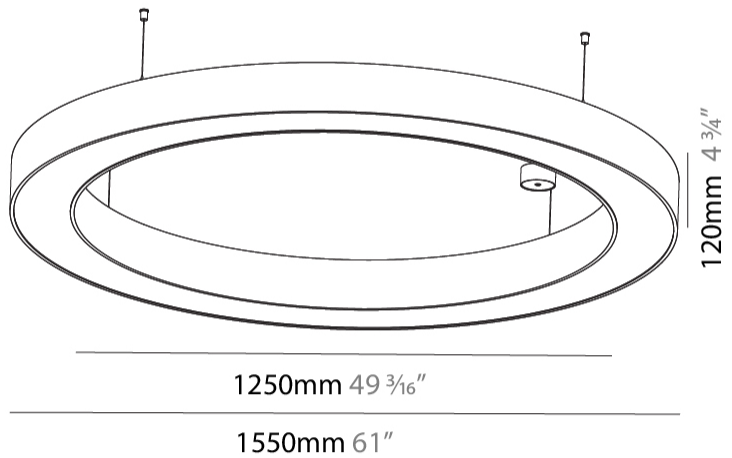

GENERAL

Series: Glorious
Subseries: Glorious
Brand: Prolicht
Division: Architectural
Mounting Type: Suspension
Mounting Location: Ceiling
Subcategory: Ambient

PHYSICAL

Shape: Round
Diameter (mm): 1550
Diameter (in): 61
Height (mm): 120
Height (in): 4 3/4
Max. Overall Height (mm): 2120
Max. Overall Height (in): 83 7/16
Light Distribution: Direct / Indirect
Weight (kg): 16.737
Weight (lbs): 36.90
Diffuser: PMMA - Opal or Micro-Prism
Fixture Finish: SSR / BKV / CWI / CRY / HAB / UFT / ITA / RUA / FTG / MYG / LOD / PUS / FRO / FUP / KIA / POP / BLS / SPG / MEY / GOH / GUM / CHC / COM / ABZ / JAG / OBR / MOS / ROR
Fixture Material: Aluminum

ELECTRICAL

Lamp Type: LED (Zhaga Standard)
Input Wattage (W): 110
Total Output Wattage (W): 88 / 70.4 (3500K)
Dimming: Non-Dimming / Phase Dimming (120Vac only) / 0-10V Dimming
Driver Included: Yes
Driver Location: Integrated
Driver Type: Constant Current - 120 / 277Vac
Driver Class: Class 2
Input Voltage (V): 120 - 277
Constant Current (MA): 350 / 700/800 (3500K)

LED

Color Temperature (°K): 3000 / 3500 / 4000
Max. Delivered Lumen (lm): 6920 / 7164 / 7310 Direct / 4530 / 4938 / 4790 Indirect
CRI: >80 CRI
Efficiency (%): 68
Lamp Life (hrs): 50000

OPTICAL

RATINGS AND CERTIFICATIONS

Certified By: Certified for North American Standards
IP rating: IP20